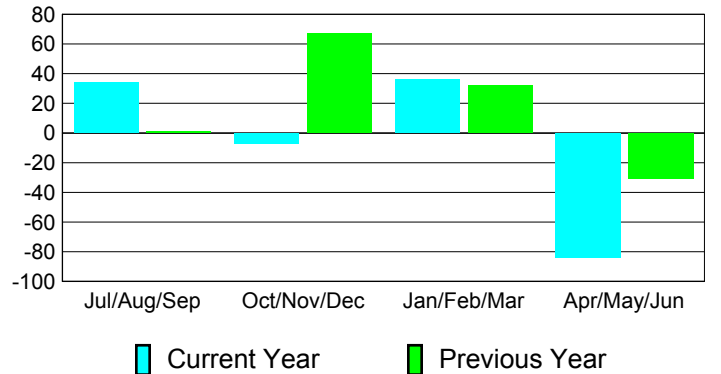

Membership Results
2010-2011

Membership
2009-2010

Month	Net Memb Goal	Actual New Memb	Actual Dropped Memb	Gain/Loss of Memb	Gain/Loss of Memb
Jul/Aug/Sep	3	91	-57	34	1
Oct/Nov/Dec	47	46	-53	-7	67
Jan/Feb/Mar	72	58	-22	36	32
Apr/May/Jun	-67	37	-121	-84	-31
Totals	55	232	-253	-21	69

Membership Results 2010-2011

Goal, New, Dropped, Gain/Loss

Comparison of Membership Gain/Loss

Current Year Compared to the Previous Year

Gender Comparison 2010-2011

Jul/Aug/Sep

Oct/Nov/Dec

Jan/Feb/Mar