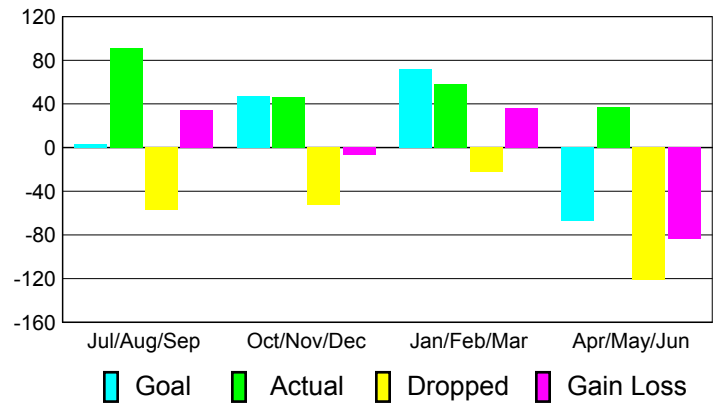

Membership Results 2010-2011

Goal, New, Dropped, Gain/Loss

Comparison of Membership Gain/Loss

Current Year Compared to the Previous Year